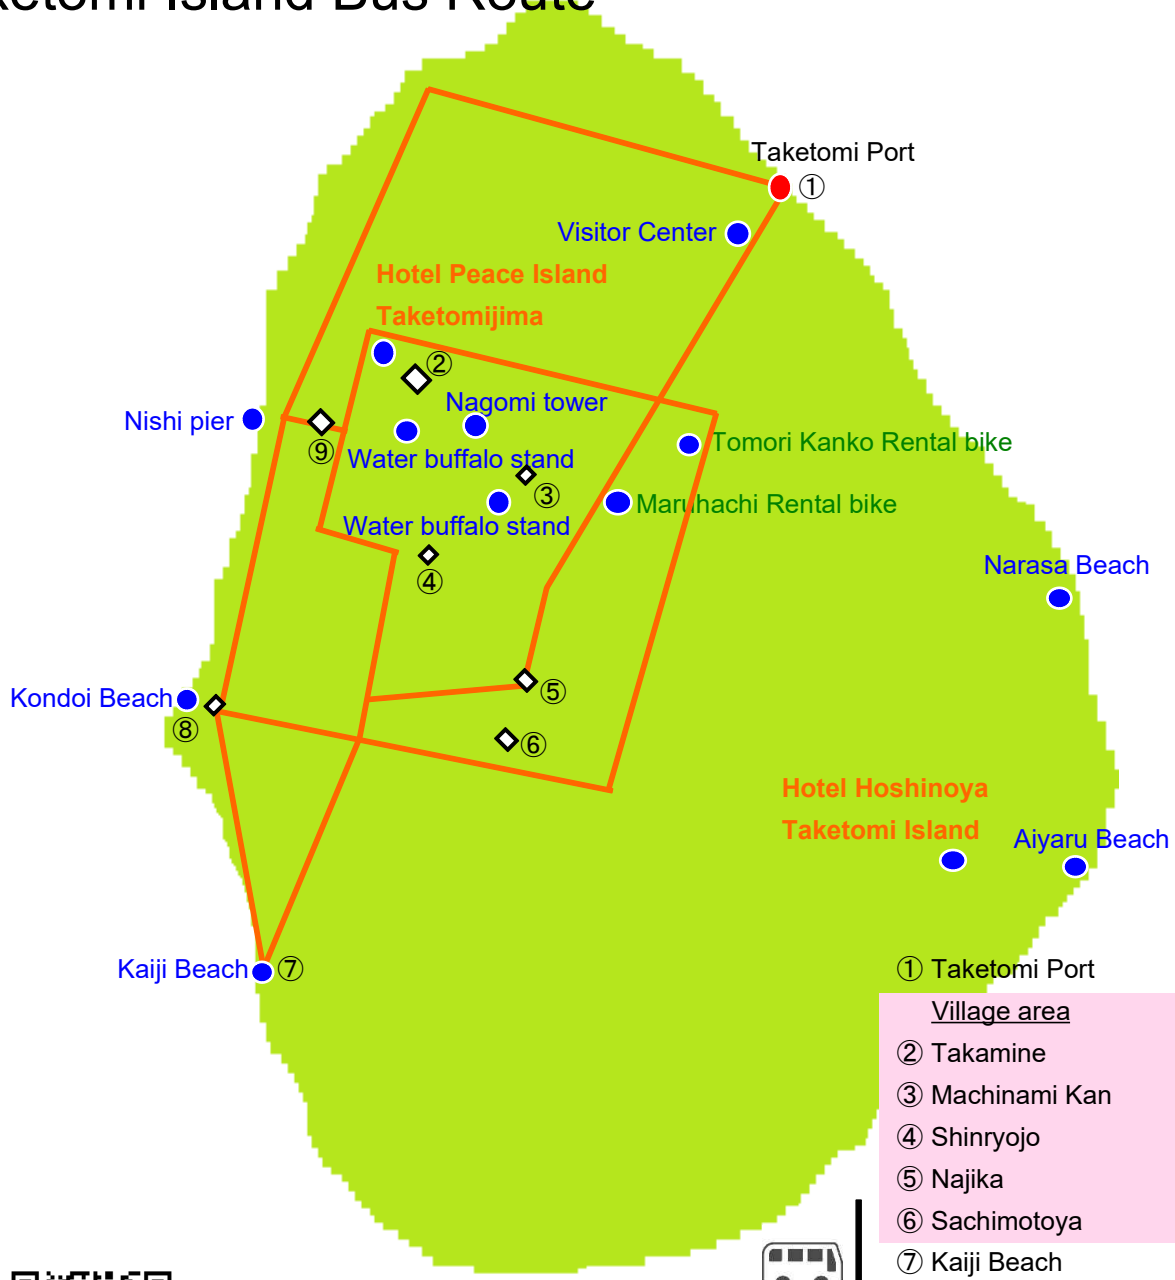

Taketomi Island Bus Route

- ① Taketomi Port
- Village area
- ② Takamine
- ③ Machinami Kan
- ④ Shinryojo
- ⑤ Najika
- ⑥ Sachimotoya
- ⑦ Kaiji Beach
- ⑧ Kondo Beach
- Village area
- ② Takamine
- ③ Machinami Kan
- ④ Shinryojo
- ⑤ Najika
- ⑥ Sachimotoya
- ⑨ Former Visitor Center
- ① Taketomi Port

Ishigaki TripAssist

*The Taketomi Island route bus operates in one direction. ① → ⑨
 *Therefore, you can't take a bus from Condoi Beach ⑧ to Kaiji Beach ⑦.
 *You can't go around the island by bus.