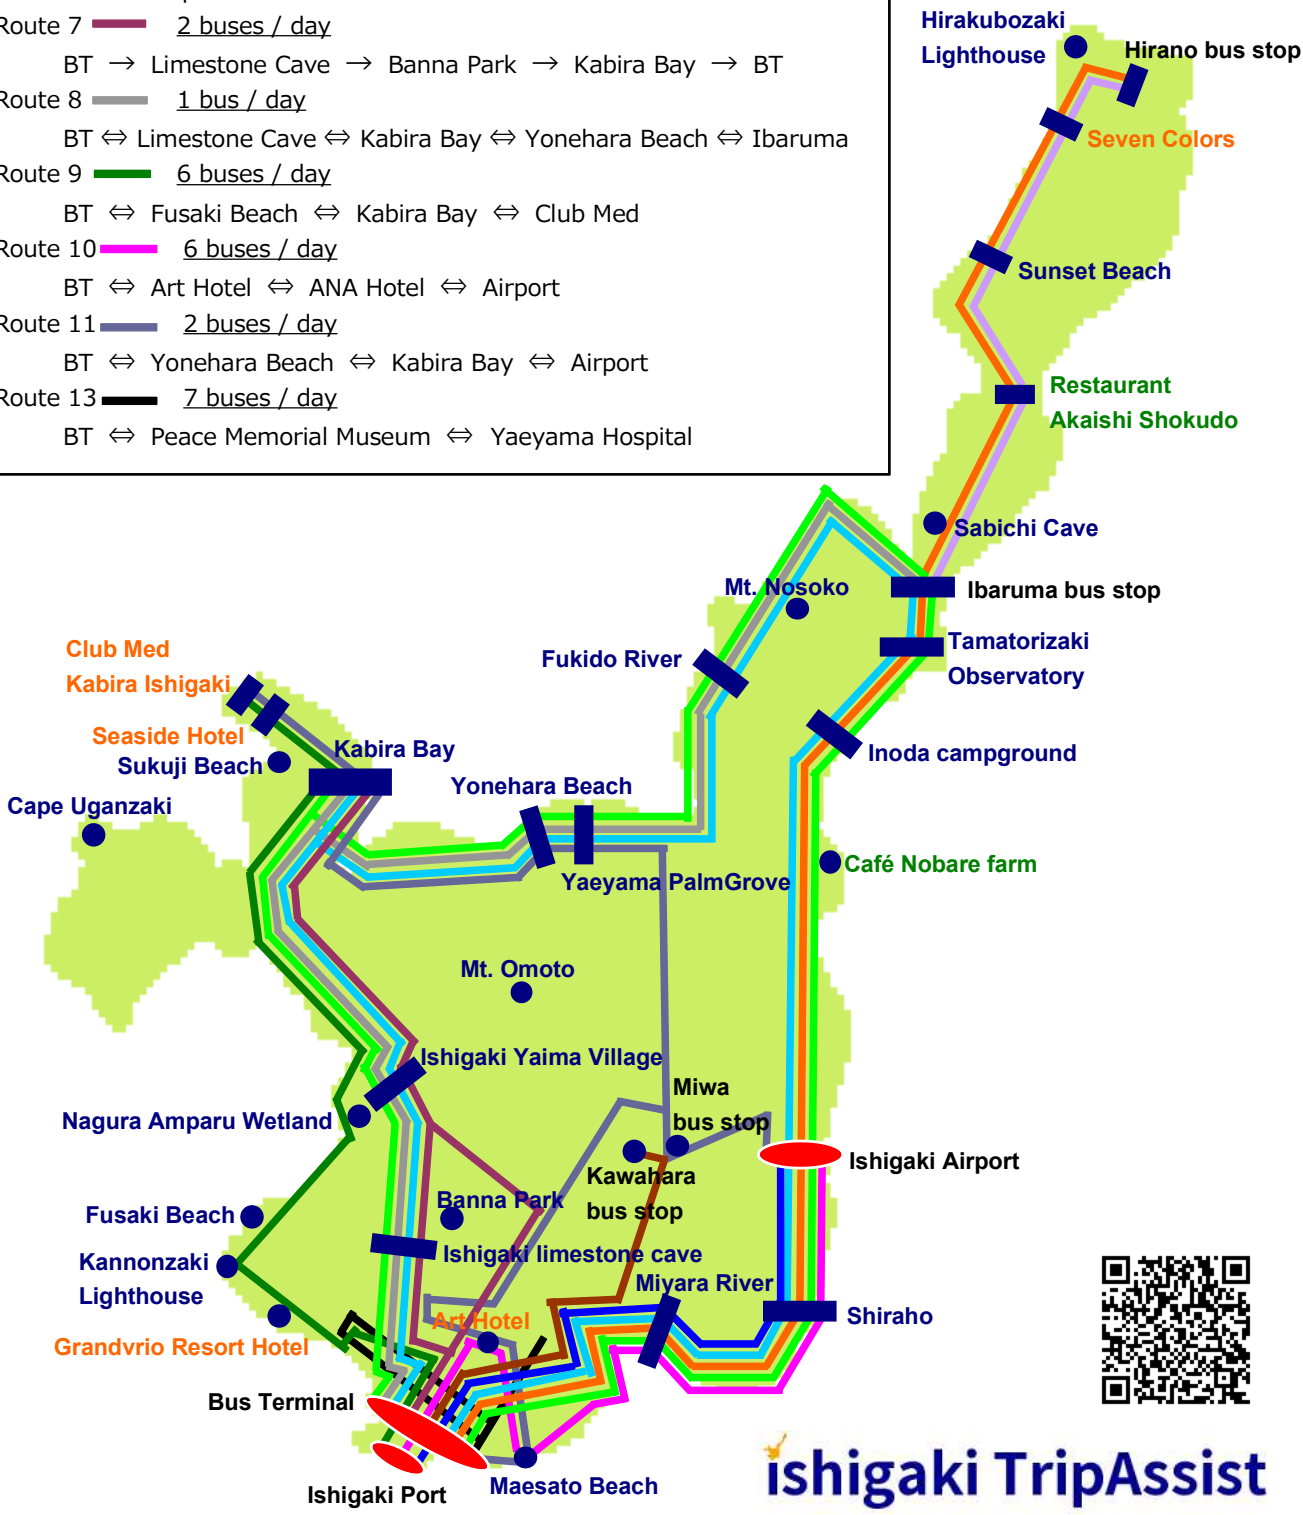

Ishigaki Island Bus Route Map (Azuma Bus)

Route 1		<u>2 buses / day</u>
Bus Terminal (BT) ⇔ Kawahara		
Route 2		<u>2 buses / day</u>
BT → Kabira Bay → Yonehara Beach → Airport → BT		
Route 3		<u>1 bus / day</u>
BT → Airport → Yonehara Beach → Kabira Bay → BT		
Route 4		<u>2 buses / hour</u>
BT ⇔ Airport		
Route 5		<u>1 bus / day</u>
Hirano ⇔ Hirakubozaki ⇔ Ibaruma		
Route 6		<u>3 buses / day</u>
BT ⇔ Airport ⇔ Tamatorizaki ⇔ Hirakubozaki ⇔ Hirano		
Route 7		<u>2 buses / day</u>
BT → Limestone Cave → Banna Park → Kabira Bay → BT		
Route 8		<u>1 bus / day</u>
BT ⇔ Limestone Cave ⇔ Kabira Bay ⇔ Yonehara Beach ⇔ Ibaruma		
Route 9		<u>6 buses / day</u>
BT ⇔ Fusaki Beach ⇔ Kabira Bay ⇔ Club Med		
Route 10		<u>6 buses / day</u>
BT ⇔ Art Hotel ⇔ ANA Hotel ⇔ Airport		
Route 11		<u>2 buses / day</u>
BT ⇔ Yonehara Beach ⇔ Kabira Bay ⇔ Airport		
Route 13		<u>7 buses / day</u>
BT ⇔ Peace Memorial Museum ⇔ Yaeyama Hospital		